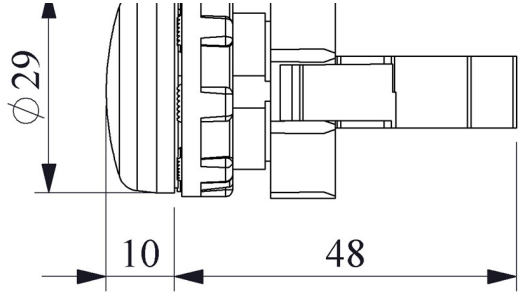

**BOS0XS**

Operating Current		5-15 mA
Operational Frequency		50 Hz
Operational Voltage		100-230V AC
Product		Pilot
Color		Yellow
Illumination		with LED
Dia		22 mm
Power Consumption		<4 VA
Insulation Voltage	<b>Ui</b>	300V
Operating Temperature		-15 / + 70 °C
Pollution Degree		3
Protection Degree		IP50
Cable Section		1.-2.5 mm <sup>2</sup>
Screw Torque		1,5 Nm
Production Time		31.12.1899 00:00:00
Serial		B Series Plastic
Electrical Life	<b>Min Hour</b>	10000
Specifications		Non-flammable V0 PA6.6 contact blocks
		Various illumination contact blocks availability
		Variety of products for all areas of application
Standards / Certificates		TS EN 60947-5-1

Montaj Ölçüsü  $\text{Ø}22.4 \pm 0.2 \text{ mm}$

Devre Şeması