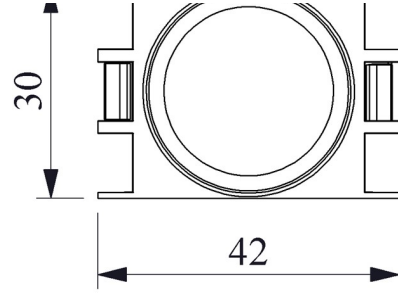

**BOS0XS**

Operating Current		5-15 mA
Operational Frequency		50 Hz
Operational Voltage		100-230V AC
Product		Pilot
Color		Yellow
Illumination		with LED
Dia		22 mm
Power Consumption		<4 VA
Insulation Voltage	<b>Ui</b>	300V
Operating Temperature		-15 / + 70 °C
Pollution Degree		3
Protection Degree		IP50
Cable Section		1.-2.5 mm <sup>2</sup>
Screw Torque		1,5 Nm
Production Time		31.12.1899 00:00:00
Serial		B Series Plastic
Electrical Life	<b>Min Hour</b>	10000
Specifications		Non-flammable V0 PA6.6 contact blocks
		Various illumination contact blocks availability
		Variety of products for all areas of application
Standards / Certificates		TS EN 60947-5-1

Montaj Ölçüsü  $\text{Ø}22.4 \pm 0.2 \text{ mm}$

Devre Şeması