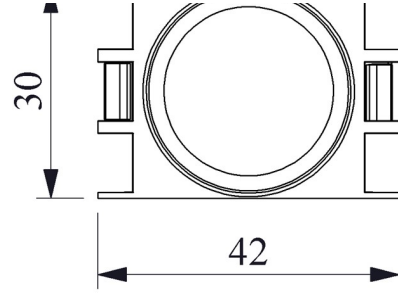

**BOFOX S**

Operating Current		4-5 mA (110V AC)
Operational Frequency		50 Hz
Operational Voltage		110V AC/DC
Product		Pilot
Color		Yellow
Illumination		with LED
Dia		22 mm
Power Consumption		0.5 W
Insulation Voltage	<b>Ui</b>	300V
Operating Temperature		-15 / + 70 °C
Pollution Degree		3
Protection Degree		IP50
Cable Section		1.5-2.5 mm <sup>2</sup>
Screw Torque		1,5 Nm
Production Time		31.12.1899 00:00:00
Serial		B Series Plastic
Electrical Life	<b>Min Hour</b>	10000
Specifications		Non-flammable V0 PA6.6 contact blocks
		Various illumination contact blocks availability
		Variety of products for all areas of application
Standards / Certificates		TS EN 60947-5-1

Montaj Ölçüsü  $\text{Ø}22.4 \pm 0.2 \text{ mm}$

Devre Şeması