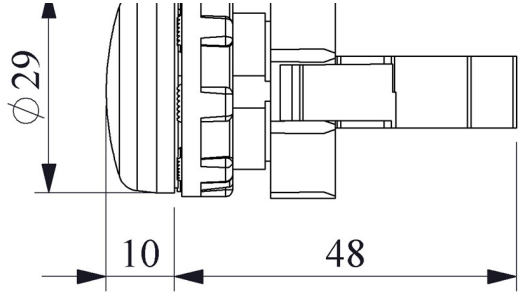

**BOFOX S**

Operating Current		4-5 mA (110V AC)
Operational Frequency		50 Hz
Operational Voltage		110V AC/DC
Product		Pilot
Color		Yellow
Illumination		with LED
Dia		22 mm
Power Consumption		0.5 W
Insulation Voltage	<b>Ui</b>	300V
Operating Temperature		-15 / + 70 °C
Pollution Degree		3
Protection Degree		IP50
Cable Section		1.5-2.5 mm <sup>2</sup>
Screw Torque		1,5 Nm
Production Time		31.12.1899 00:00:00
Serial		B Series Plastic
Electrical Life	<b>Min Hour</b>	10000
Specifications		Non-flammable V0 PA6.6 contact blocks
		Various illumination contact blocks availability
		Variety of products for all areas of application
Standards / Certificates		TS EN 60947-5-1

Montaj Ölçüsü  $\text{Ø}22.4 \pm 0.2 \text{ mm}$

Devre Şeması